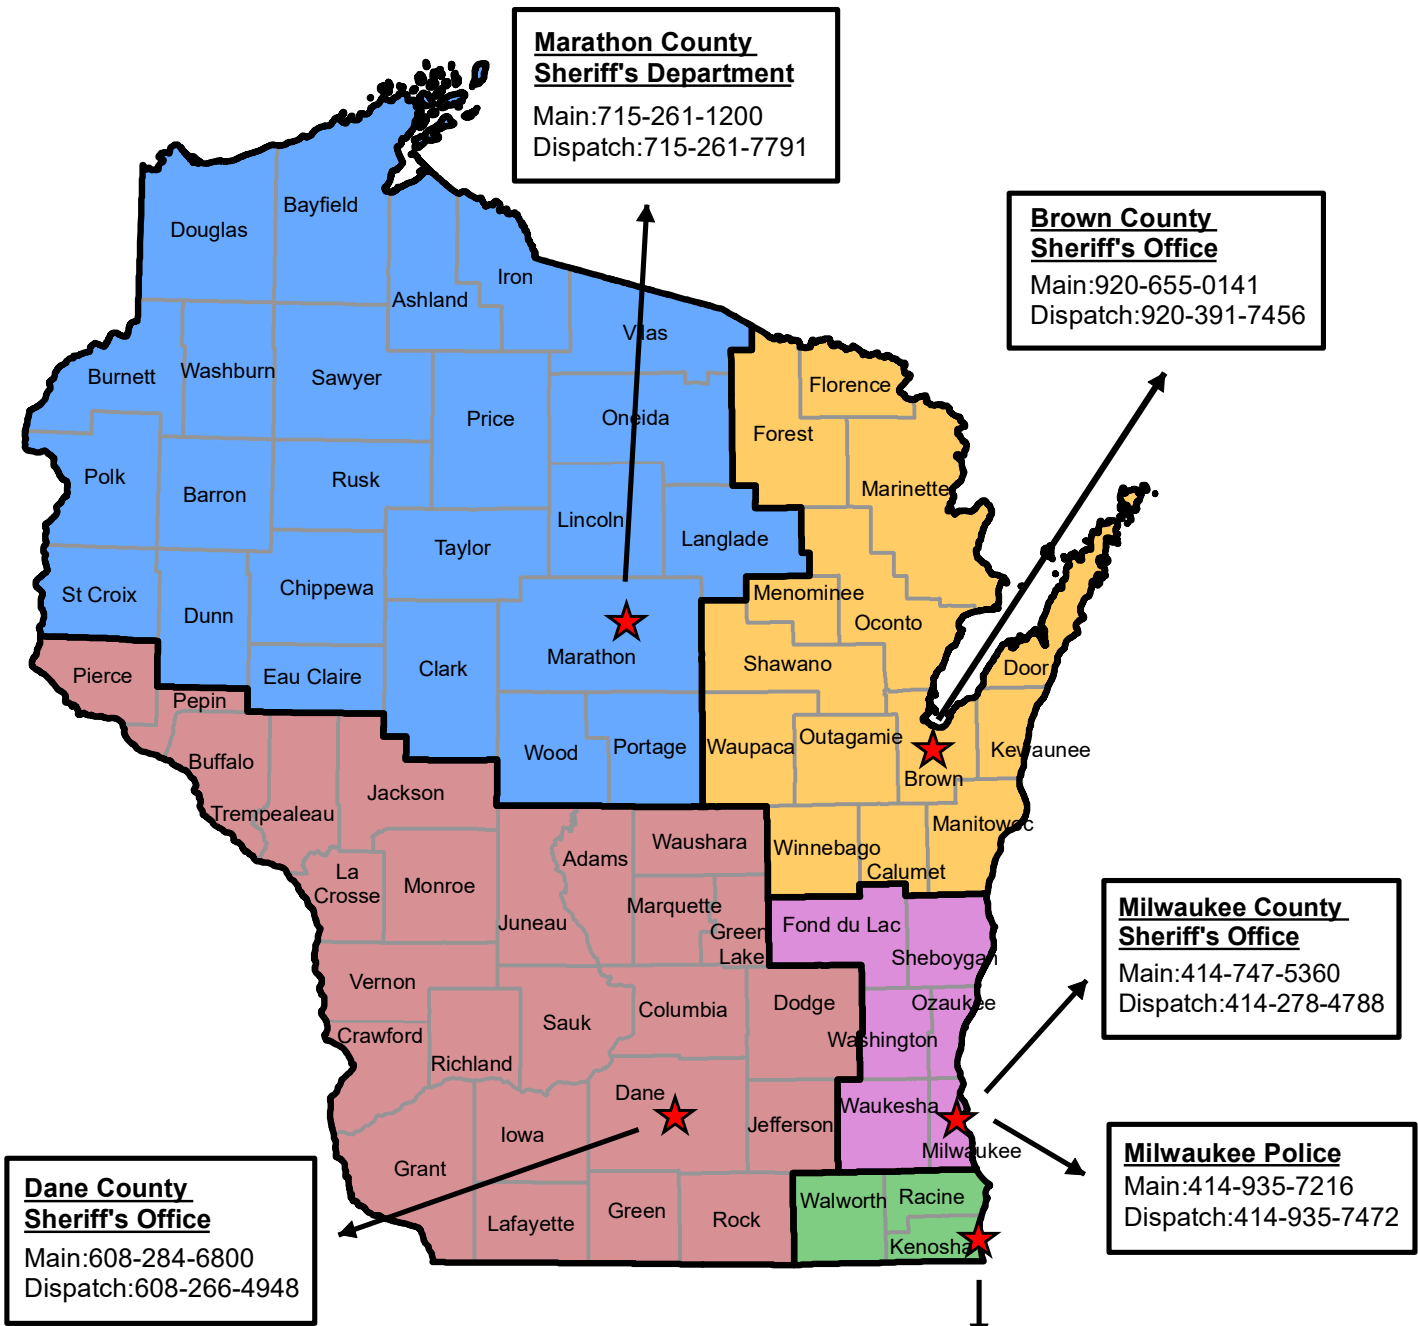

Aligned Law Enforcement Response Team

Bomb Squad Regions

★ ALERT

Bomb Squads

- Marathon County Sheriff's Department
- Dane County Sheriff
- Milwaukee County Sheriff's Office / Milwaukee Police
- Brown County Sheriff's Office
- Kenosha County Sheriff's Department